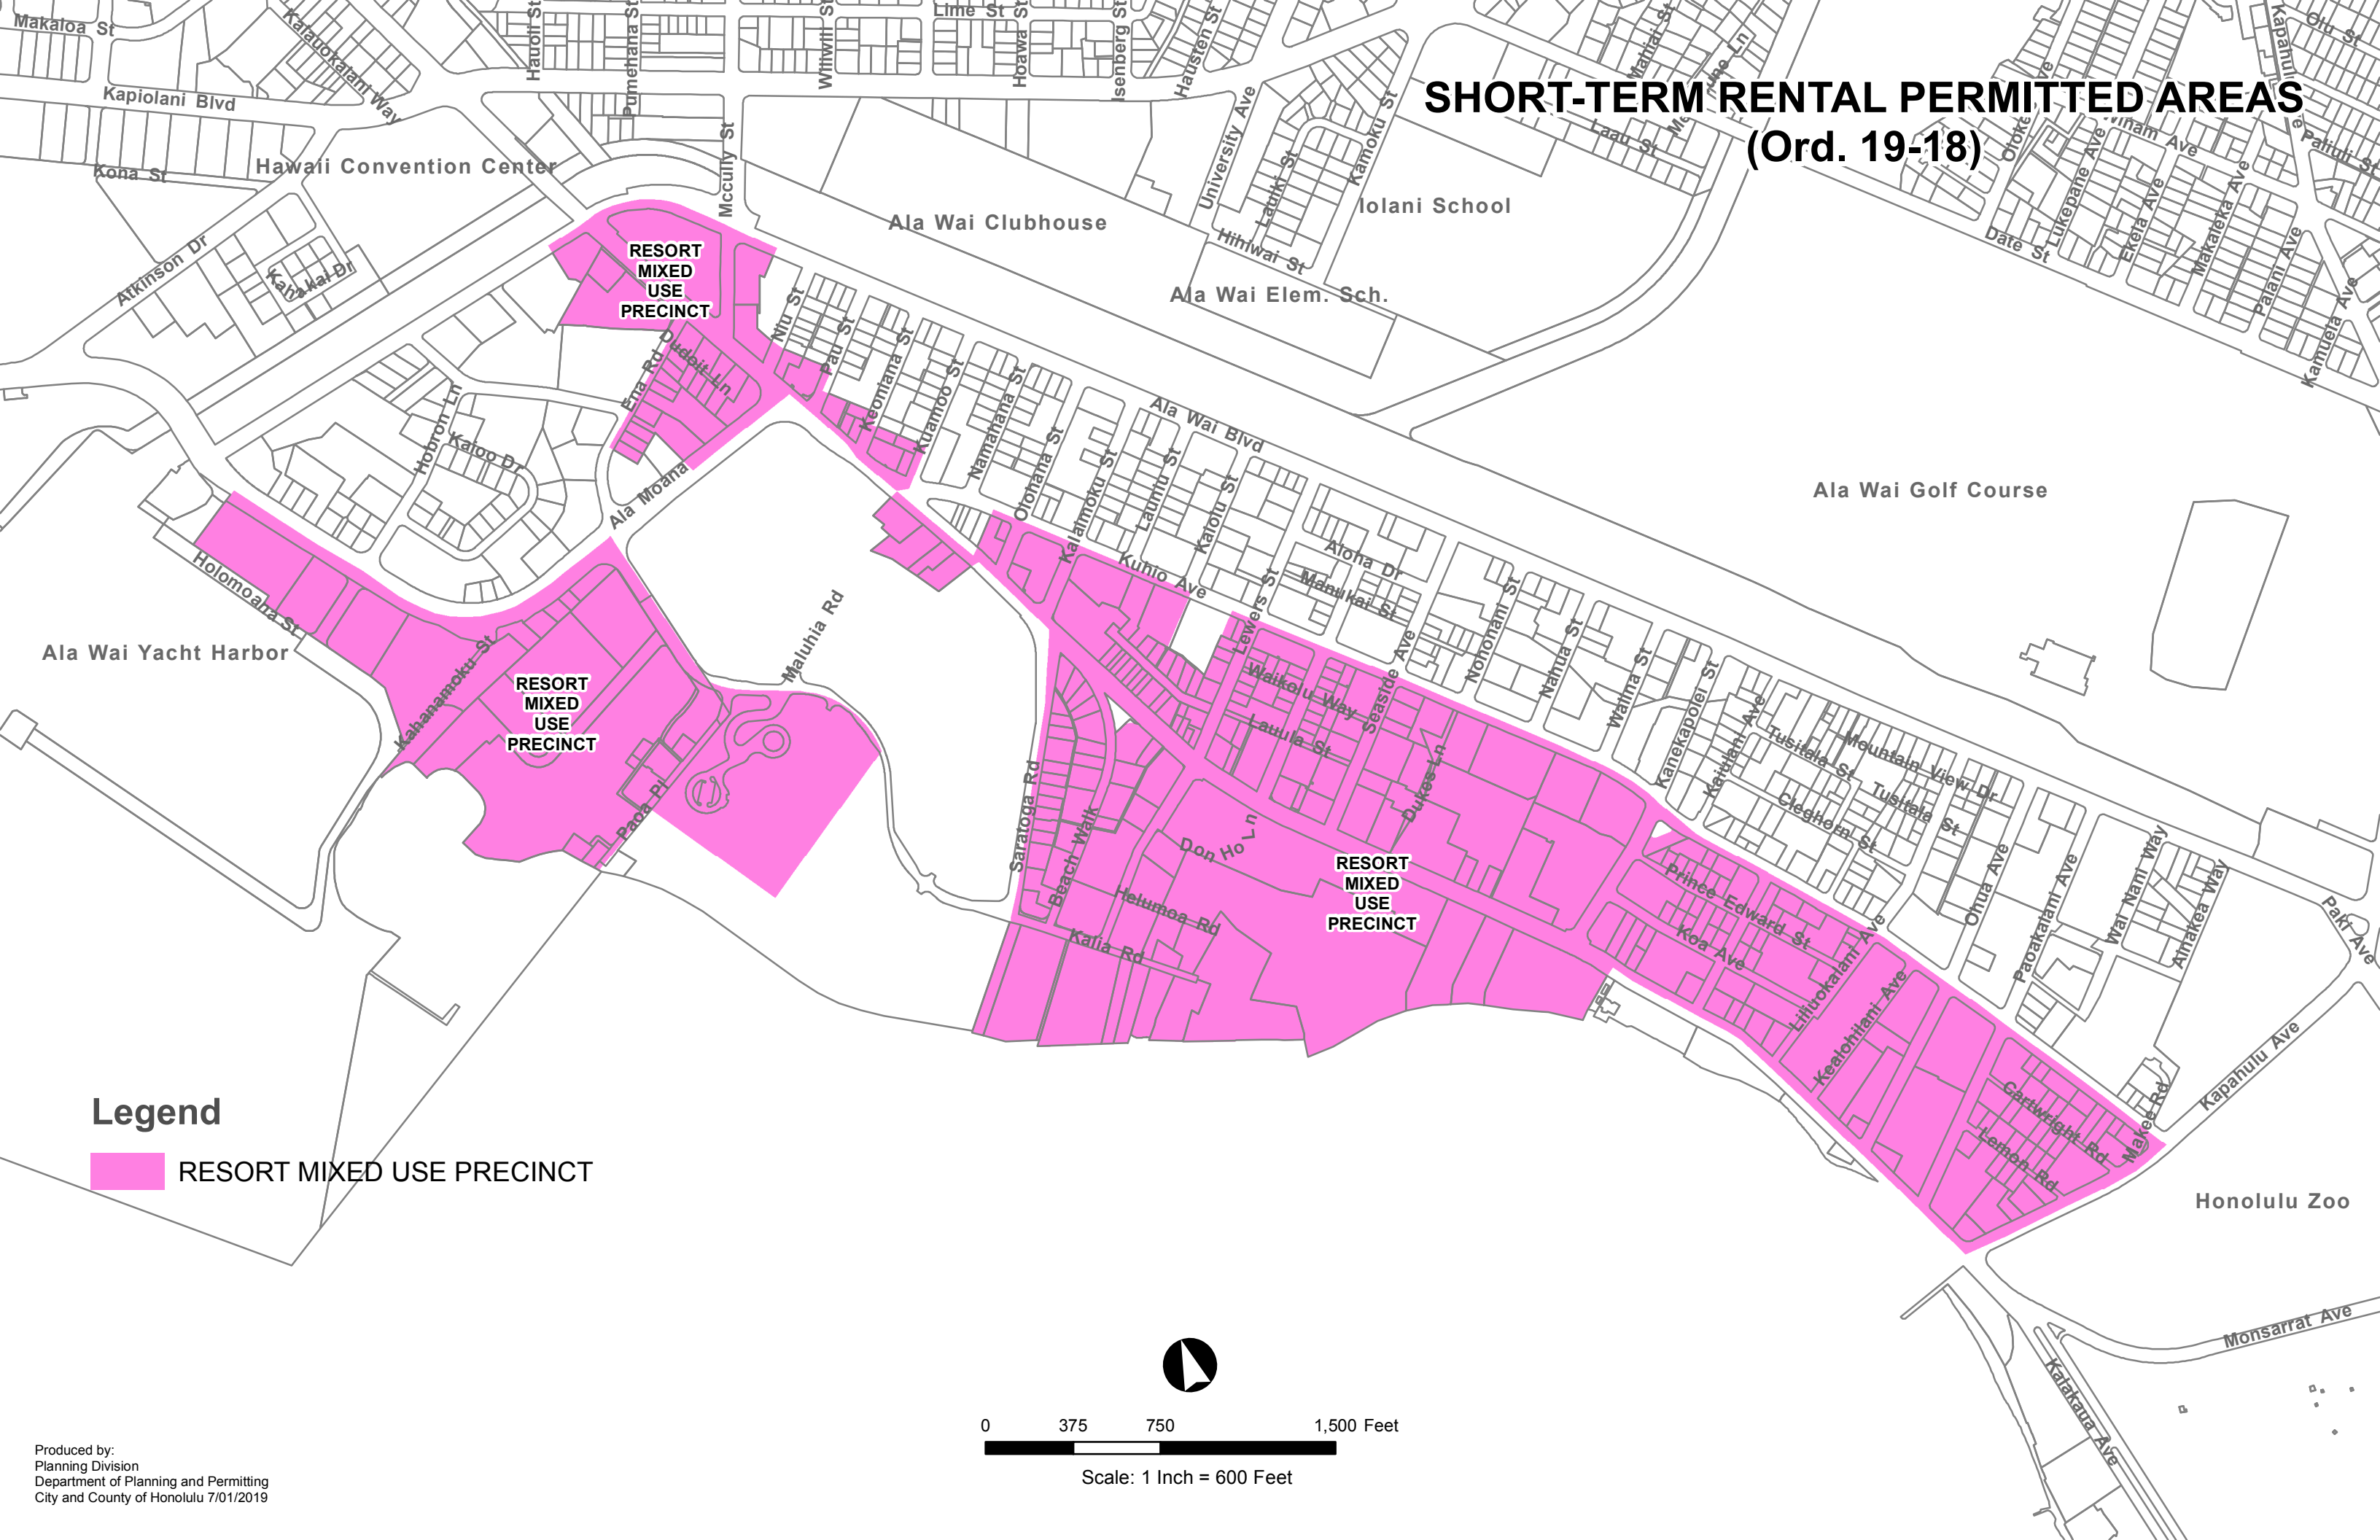

SHORT-TERM RENTAL PERMITTED AREAS (Ord. 19-18)

Hawaii Convention Center

Ala Wai Clubhouse

Iolani School

Ala Wai Elem. Sch.

Ala Wai Golf Course

Ala Wai Yacht Harbor

Honolulu Zoo

Legend

 RESORT MIXED USE PRECINCT

0 375 750 1,500 Feet

Scale: 1 Inch = 600 Feet